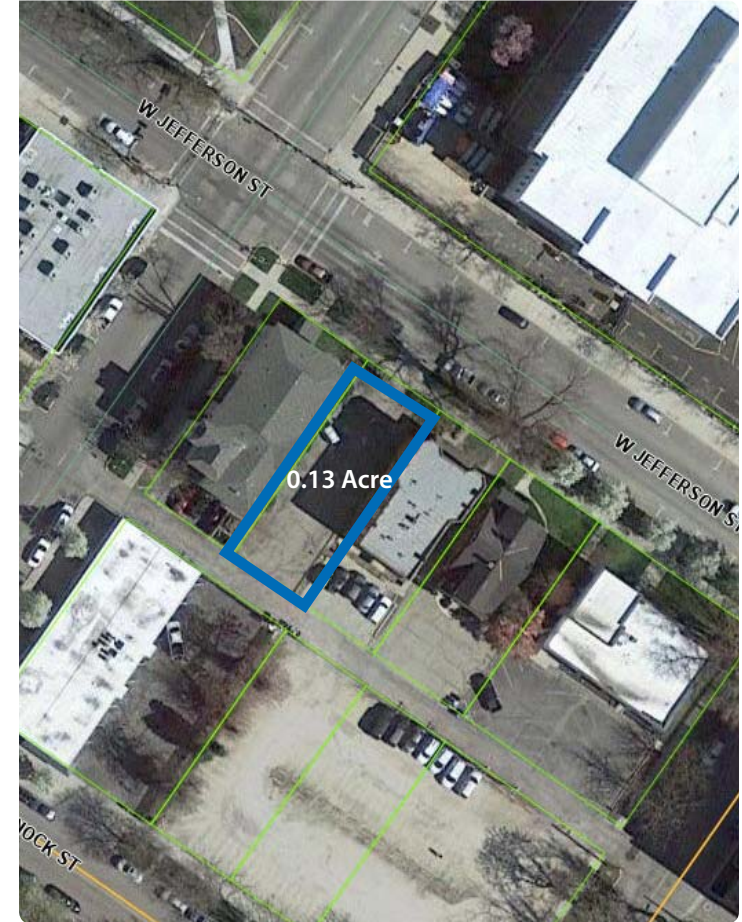

AVAILABLE AT PUBLIC AUCTION 417 W JEFFERSON

BOISE, IDAHO 83702

PROPERTY DESCRIPTION

Total Size: 0.13 Acres

Current use as parking lot.

Offering consists of 1 parcel.

Existing parking lot has 16 spaces.

FOR MORE INFORMATION, CONTACT: